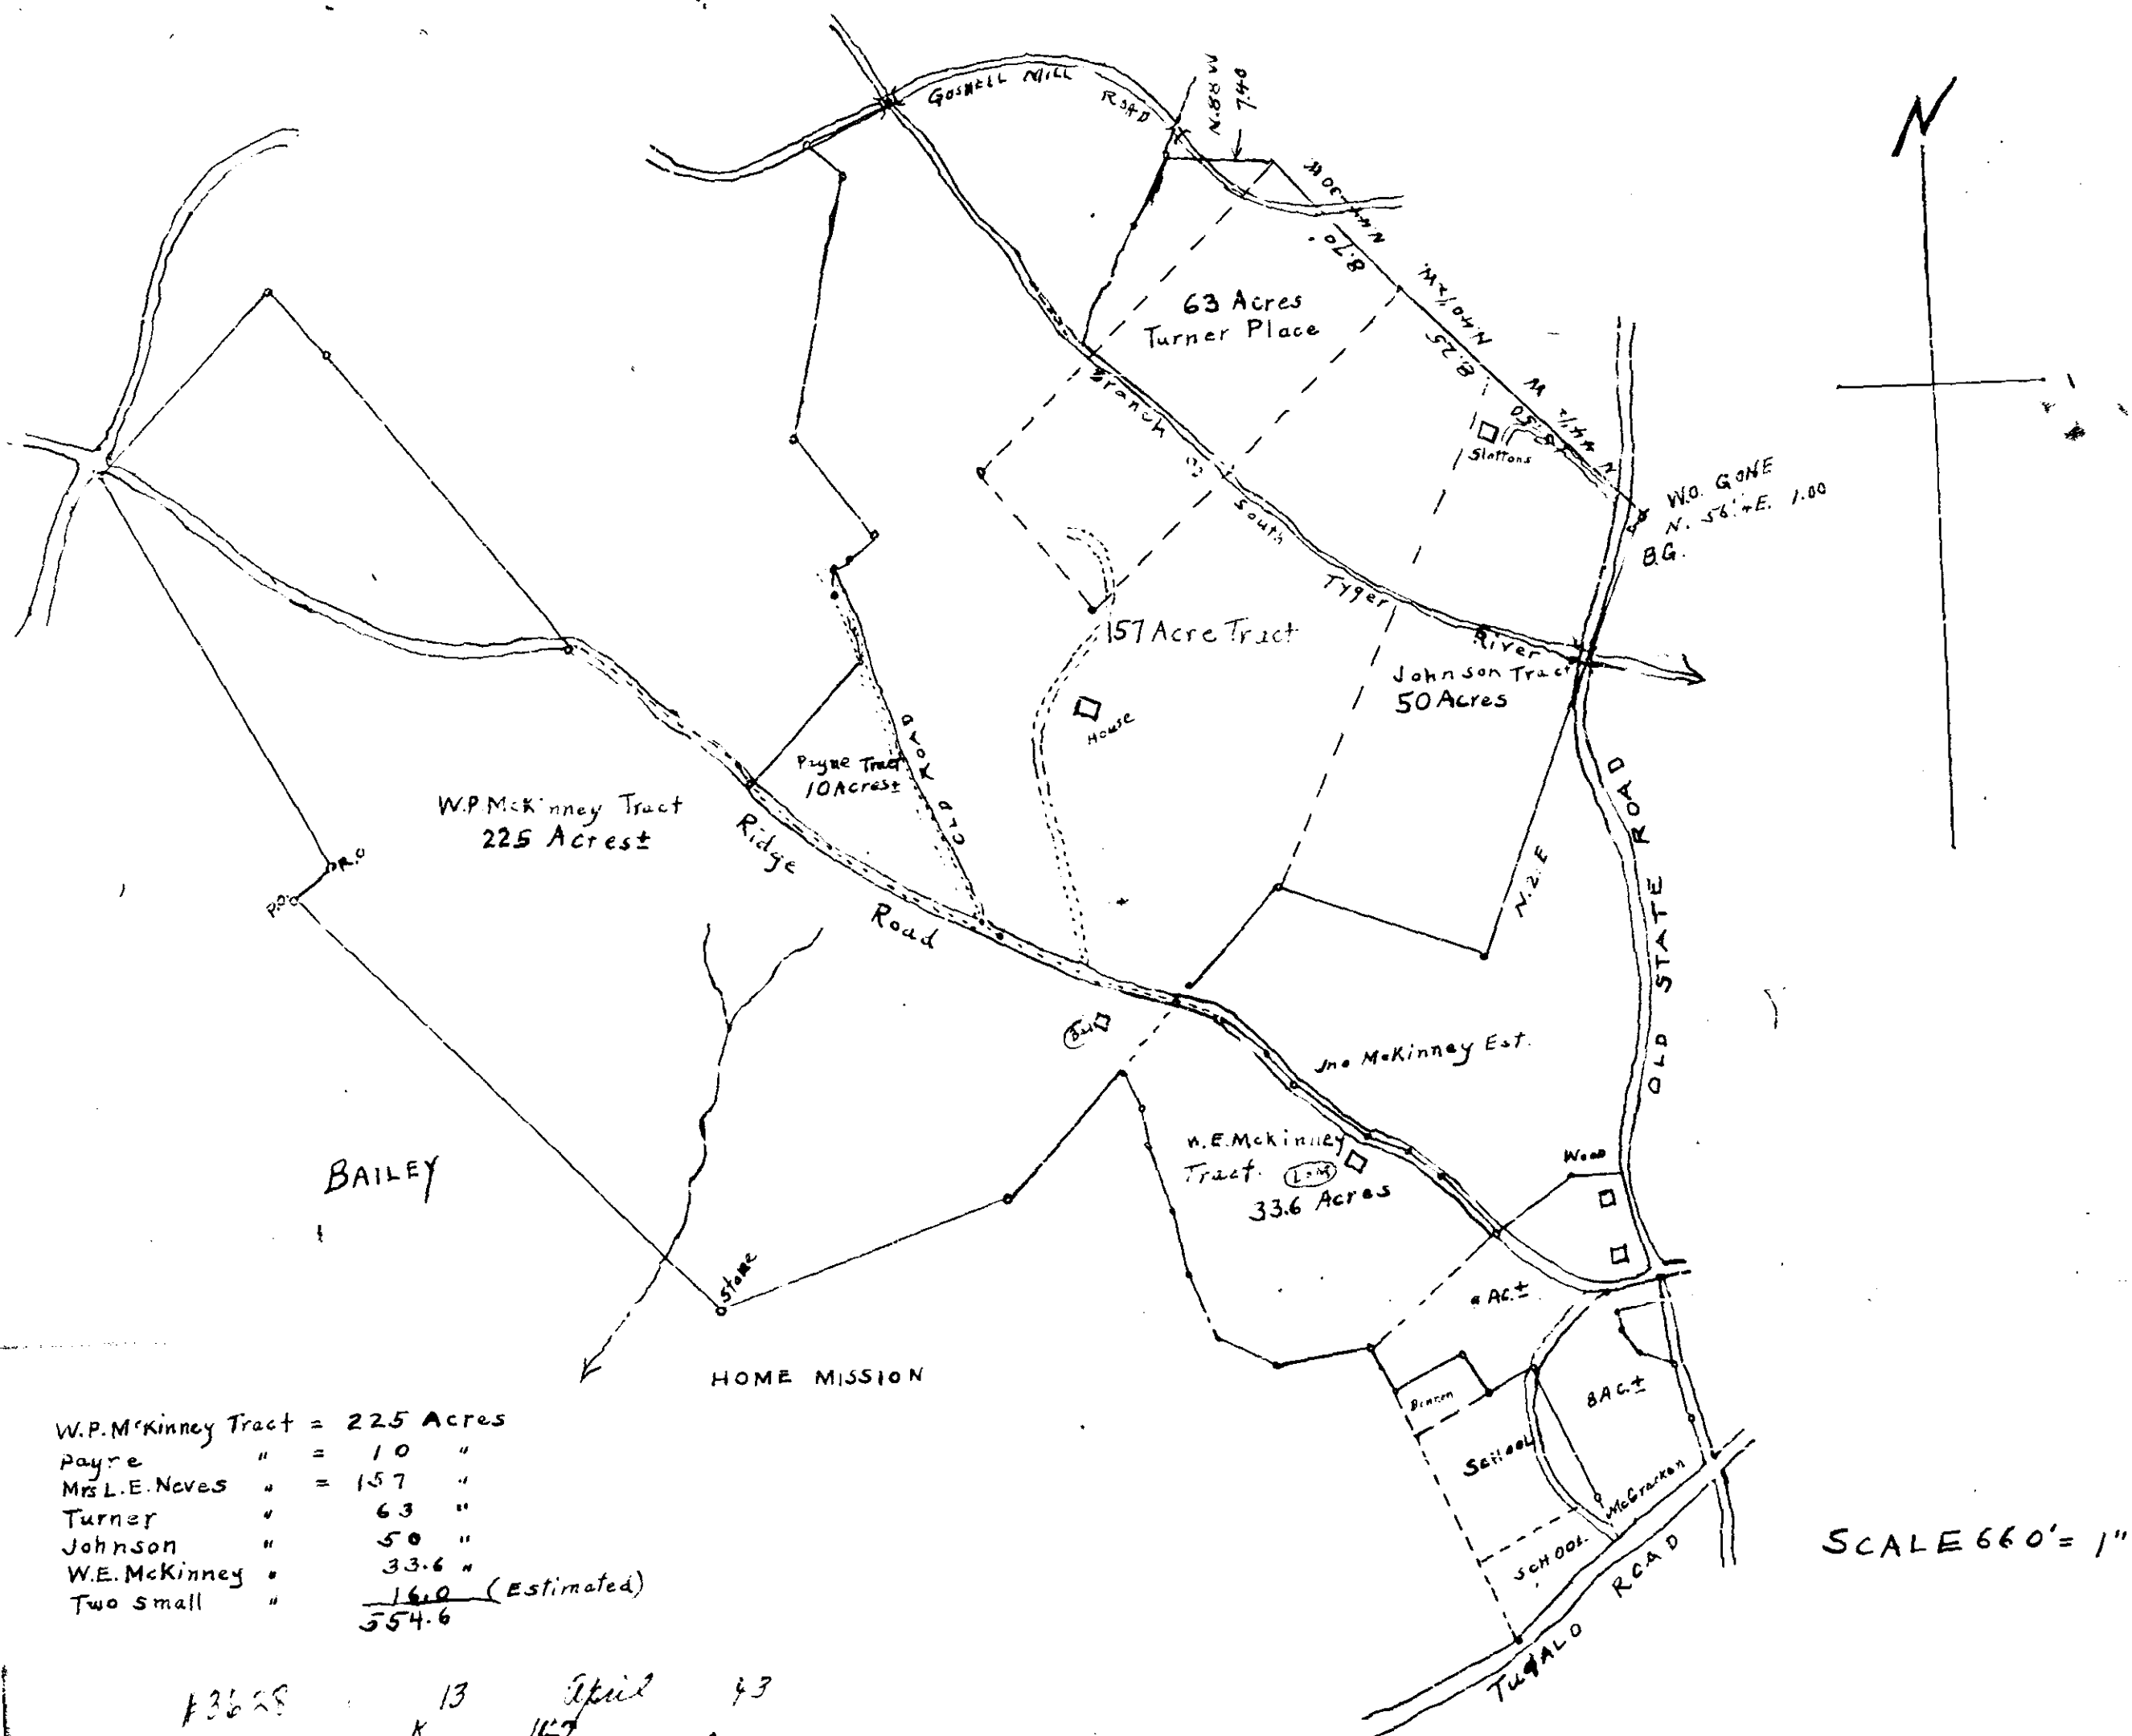

Plat Book-K-Page 147

W.P. McKinney Tract	=	225	Acres
Payre	"	10	"
Mrs L.E. Neves	"	157	"
Turner	"	63	"
Johnson	"	50	"
W.E. McKinney	"	33.6	"
Two small	"	16.0	(Estimated)
		<u>554.6</u>	

#3628 13 April 43
 K 147
 Ollie Fernworth.

SCALE 660' = 1"

147